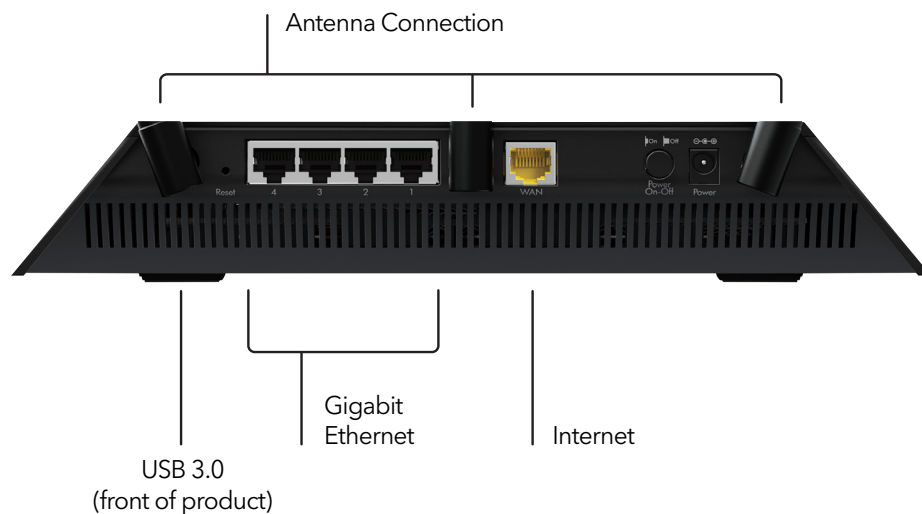

REWARDS

HISTORY

CONNECTIONS

Connection Diagram

NIGHTHAWK® Nighthawk® AC1750 Smart WiFi Router—Dual Band Gigabit

Package Contents

- Nighthawk® AC1750 Smart WiFi Router (R6700v3)
- Ethernet cable
- Quick start guide
- Power adapter, localized to country of sale

Physical Specifications

- Dimensions: 7.20 x 11.22 x 2.44 in (183 x 285 x 62 mm)
- Weight: 1.58lb (719g)

Technical Specifications

- AC1750 (450 Mbps @2.4GHz + 1300 Mbps @5GHz 11ac)[†]
- Simultaneous dual band WiFi—Tx/Rx 3x3 (2.4GHz) + 3x3 (5GHz)
- Powerful dual-core 1GHz processor
- Memory: 128MB flash and 256MB RAM
- Three (3) external antennas
- Five (5) 10/100/1000Mbps - 1 WAN & 4 LAN Gigabit Ethernet ports
- One (1) USB 3.0 port
- IPv6 Support (Internet Protocol Version 6)
- On/Off LED lights option

Standards

- One (1) USB 3.0 port
- IEEE® 802.11 b/g/n 2.4GHz + 256 QAM support
- IEEE® 802.11 a/n/ac 5.0GHz
- Five (5) 10/100/1000Mbps—(1 WAN & 4 LAN) Gigabit Ethernet ports

Key Features

- Advanced QoS—For lag free gaming
- ReadySHARE® USB—Share your USB hard drive
- Customized free URL to set up personal FTP server
- Automatic firmware update delivers latest security patches to the router
- VPN support—Secure remote access. Now also on mobile devices
- Guest network access—Separate & secure
- Implicit & Explicit Beamforming—More reliable connections
- Airtime Fairness® — Prevents network lag when slower devices connect
- Nighthawk® App—Easily set up your router and get more out of your WiFi. Includes access from anywhere to manage your network away from home
- NETGEAR Armor™—Advanced cyber threat protection for your home and your connected devices^{††}
- Circle® Smart Parental Controls^{††}—Manage your content and time online, on any device